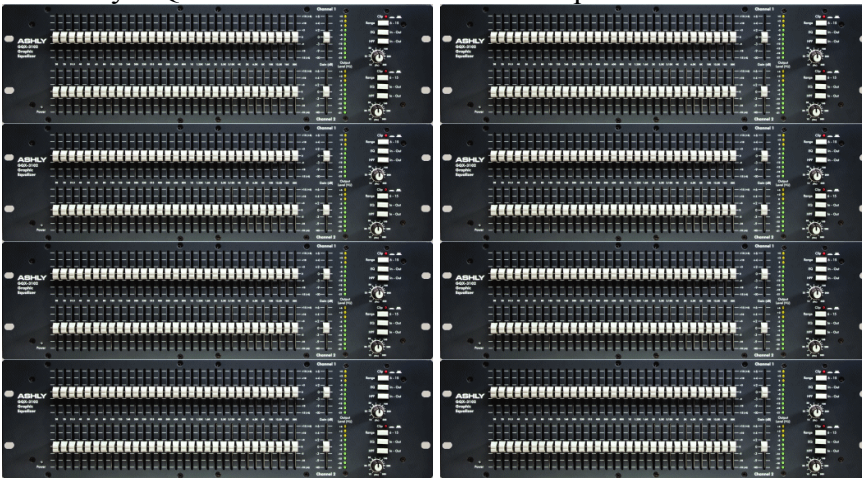

1 x dbx DriveRack PA

1 x BSS FDS336T miniDrive